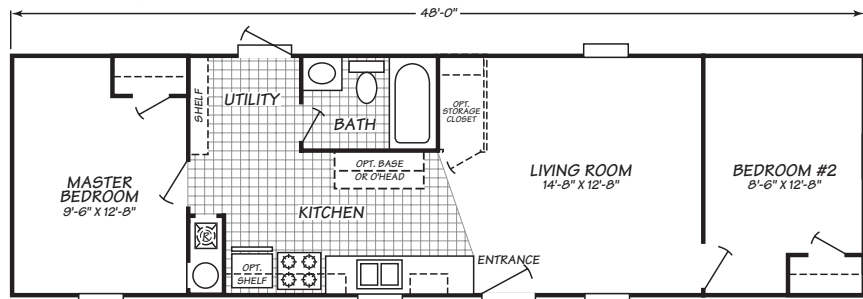

Columbia Series Model 2401S

1 Bedrooms • 1 Bath • 533 Square Feet

Luxury and Comfort for Less

OPT. KITCHEN/BATH/UTILITY FLIP

ALTERNATE #1; EIGHT FOOT STRETCH-TWO BEDROOM/ONE BATH

ALTERNATE #2; TWELVE FOOT STRETCH-TWO BEDROOM/TWO BATH

ALTERNATE #3; TWELVE FOOT STRETCH-TWO BEDROOM/ONE BATH

Windows shown reflect the standard aluminum windows. Selection of optional thermal pane (Vinyl) windows may affect the size, placement, and quantity of windows.

Adventure Homes reserves the right to change colors, prices, specifications, models, dimensions, and materials without notice. Rendering and diagrams are meant to be representative and, in keeping with Adventure's policy of constant updating and improvement, may vary from the actual home. All dimensions are nominal and approximate. Square footage is measured from exterior wall to exterior wall, and is an approximate figure. Length indicated on floorplans is floor length only. The length of the hitch is not included (add 4 foot for hitch to calculate transportable length.) Ask your retail for specifics. PRICES AND SPECIFICATIONS SUBJECT TO CHANGE WITHOUT NOTICE OR OBLIGATION.