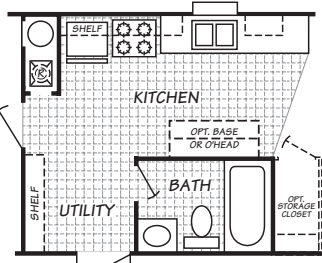

Columbia Series Model 2401S

1 Bedrooms • 1 Bath • 533 Square Feet

Luxury and Comfort for Less

OPT. KITCHEN/BATH/UTILITY FLIP

ALTERNATE #1; EIGHT FOOT STRETCH-TWO BEDROOM/ONE BATH

ALTERNATE #2; TWELVE FOOT STRETCH-TWO BEDROOM/TWO BATH

ALTERNATE #3; TWELVE FOOT STRETCH-TWO BEDROOM/ONE BATH

Windows shown reflect the standard aluminum windows. Selection of optional thermal pane (Vinyl) windows may affect the size, placement, and quantity of windows.

Adventure Homes reserves the right to change colors, prices, specifications, models, dimensions, and materials without notice. Rendering and diagrams are meant to be representative and, in keeping with Adventure's policy of constant updating and improvement, may vary from the actual home. All dimensions are nominal and approximate. Square footage is measured from exterior wall to exterior wall, and is an approximate figure. Length indicated on floorplans is floor length only. The length of the hitch is not included (add 4 foot for hitch to calculate transportable length.) Ask your retail for specifics. PRICES AND SPECIFICATIONS SUBJECT TO CHANGE WITHOUT NOTICE OR OBLIGATION.