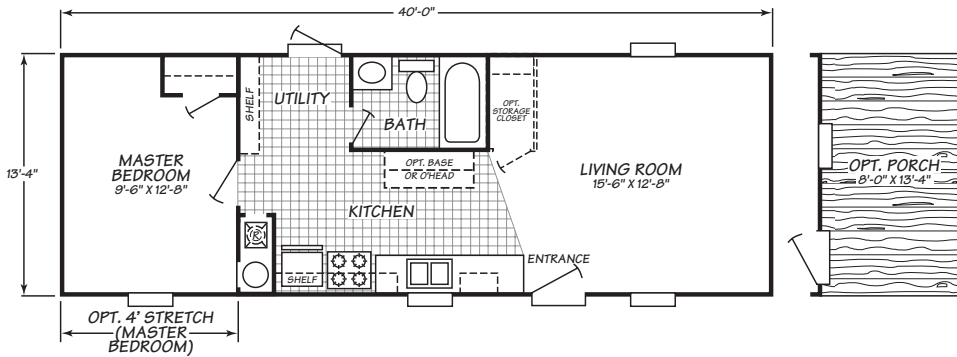

Columbia Series Model 2401S

1 Bedrooms • 1 Bath • 533 Square Feet

Luxury and Comfort for Less

OPT. KITCHEN/BATH/UTILITY FLIP

ALTERNATE #1; EIGHT FOOT STRETCH-TWO BEDROOM/ONE BATH

ALTERNATE #2; TWELVE FOOT STRETCH-TWO BEDROOM/TWO BATH

ALTERNATE #3; TWELVE FOOT STRETCH-TWO BEDROOM/ONE BATH

Windows shown reflect the standard aluminum windows. Selection of optional thermal pane (Vinyl) windows may affect the size, placement, and quantity of windows.

Adventure Homes reserves the right to change colors, prices, specifications, models, dimensions, and materials without notice. Rendering and diagrams are meant to be representative and, in keeping with Adventure's policy of constant updating and improvement, may vary from the actual home. All dimensions are nominal and approximate. Square footage is measured from exterior wall to exterior wall, and is an approximate figure. Length indicated on floorplans is floor length only. The length of the hitch is not included (add 4 foot for hitch to calculate transportable length.) Ask your retail for specifics. PRICES AND SPECIFICATIONS SUBJECT TO CHANGE WITHOUT NOTICE OR OBLIGATION.