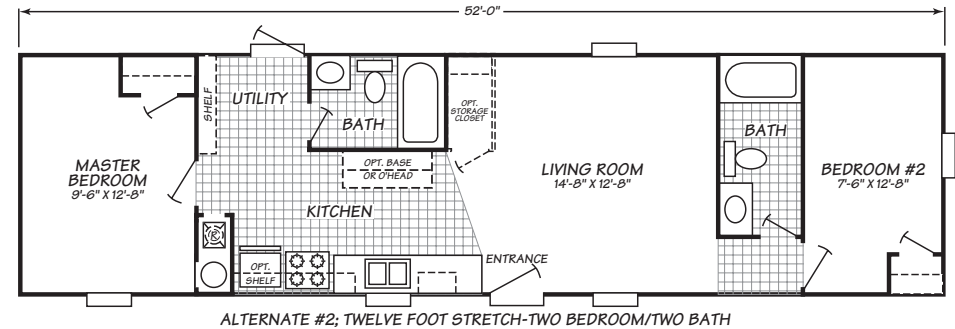

Columbia Series Model 2401S

1 Bedrooms • 1 Bath • 533 Square Feet

Luxury and Comfort for Less

OPT. KITCHEN/BATH/UTILITY FLIP

ALTERNATE #1; EIGHT FOOT STRETCH-TWO BEDROOM/ONE BATH

ALTERNATE #2; TWELVE FOOT STRETCH-TWO BEDROOM/TWO BATH

ALTERNATE #3; TWELVE FOOT STRETCH-TWO BEDROOM/ONE BATH

Windows shown reflect the standard aluminum windows. Selection of optional thermal pane (Vinyl) windows may affect the size, placement, and quantity of windows.

Adventure Homes reserves the right to change colors, prices, specifications, models, dimensions, and materials without notice. Rendering and diagrams are meant to be representative and, in keeping with Adventure's policy of constant updating and improvement, may vary from the actual home. All dimensions are nominal and approximate. Square footage is measured from exterior wall to exterior wall, and is an approximate figure. Length indicated on floorplans is floor length only. The length of the hitch is not included (add 4 foot for hitch to calculate transportable length.) Ask your retail for specifics. PRICES AND SPECIFICATIONS SUBJECT TO CHANGE WITHOUT NOTICE OR OBLIGATION.