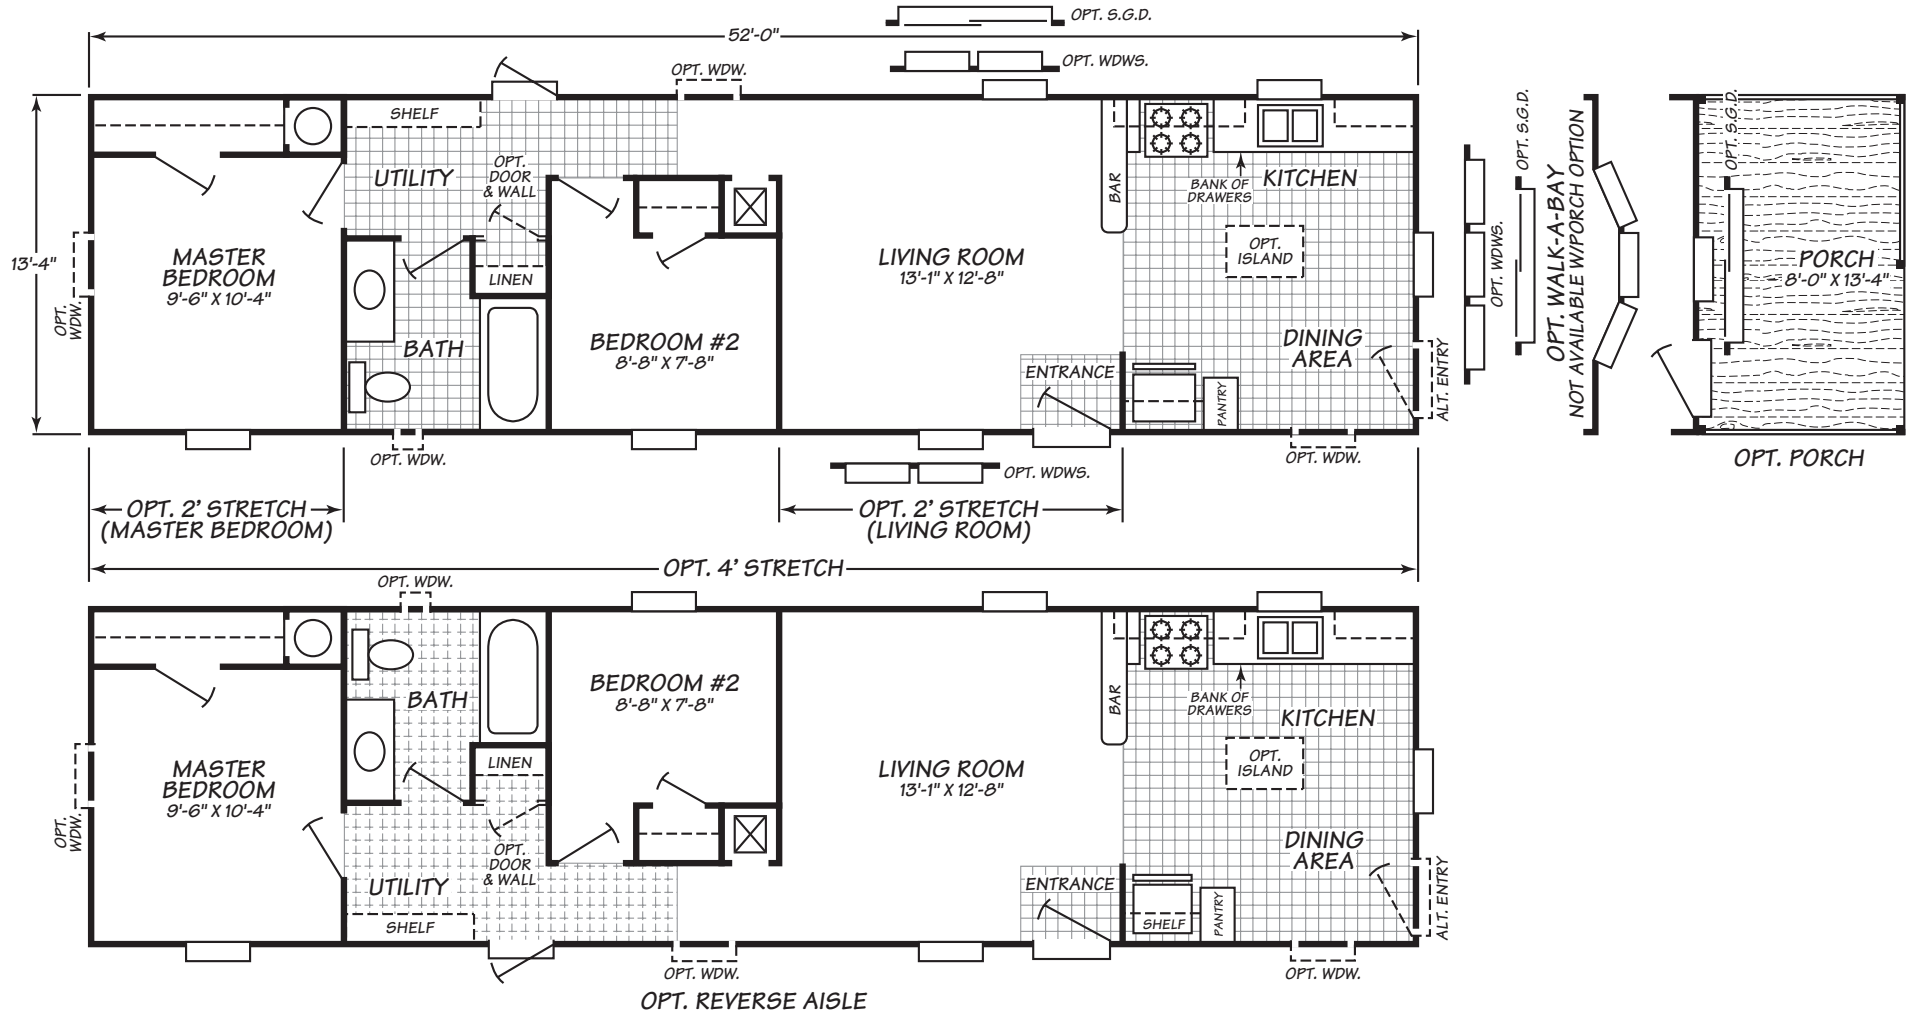

# Columbia Series Model 2522W

2 Bedrooms • 1 Bath • 693 Square Feet

Windows shown reflect the standard aluminum windows. Selection of optional thermal pane (Vinyl) windows may affect the size, placement, and quantity of windows.

Adventure Homes reserves the right to change colors, prices, specifications, models, dimensions, and materials without notice. Rendering and diagrams are meant to be representative and, in keeping with Adventure's policy of constant updating and improvement, may vary from the actual home. All dimensions are nominal and approximate. Square footage is measured from exterior wall to exterior wall, and is an approximate figure. Length indicated on floorplans is floor length only. The length of the hitch is not included (add 4 foot for hitch to calculate transportable length.) Ask your retail for specifics. PRICES AND SPECIFICATIONS SUBJECT TO CHANGE WITHOUT NOTICE OR OBLIGATION.