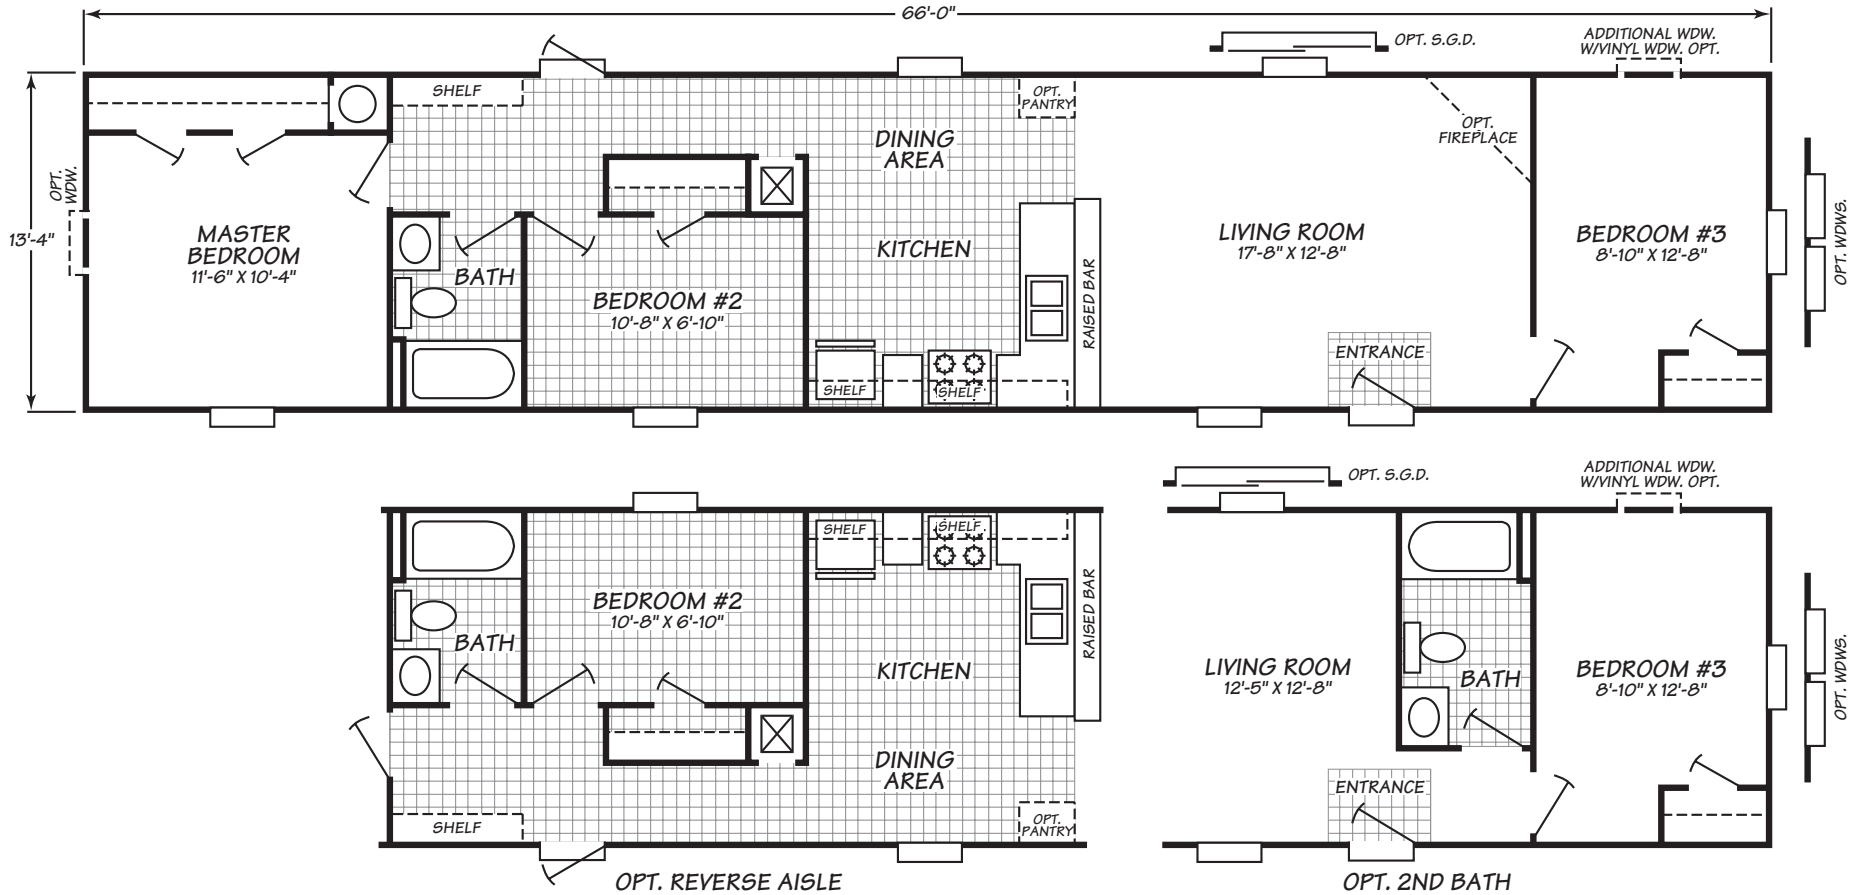

# Columbia Series Model 2663U

3 Bedrooms • 1 Bath • 880 Square Feet

Luxury and Comfort for Less

Windows shown reflect the standard aluminum windows. Selection of optional thermal pane (Vinyl) windows may affect the size, placement, and quantity of windows.

Adventure Homes reserves the right to change colors, prices, specifications, models, dimensions, and materials without notice. Rendering and diagrams are meant to be representative and, in keeping with Adventure's policy of constant updating and improvement, may vary from the actual home. All dimensions are nominal and approximate. Square footage is measured from exterior wall to exterior wall, and is an approximate figure. Length indicated on floorplans is floor length only. The length of the hitch is not included (add 4 foot for hitch to calculate transportable length.) Ask your retail for specifics. PRICES AND SPECIFICATIONS SUBJECT TO CHANGE WITHOUT NOTICE OR OBLIGATION.