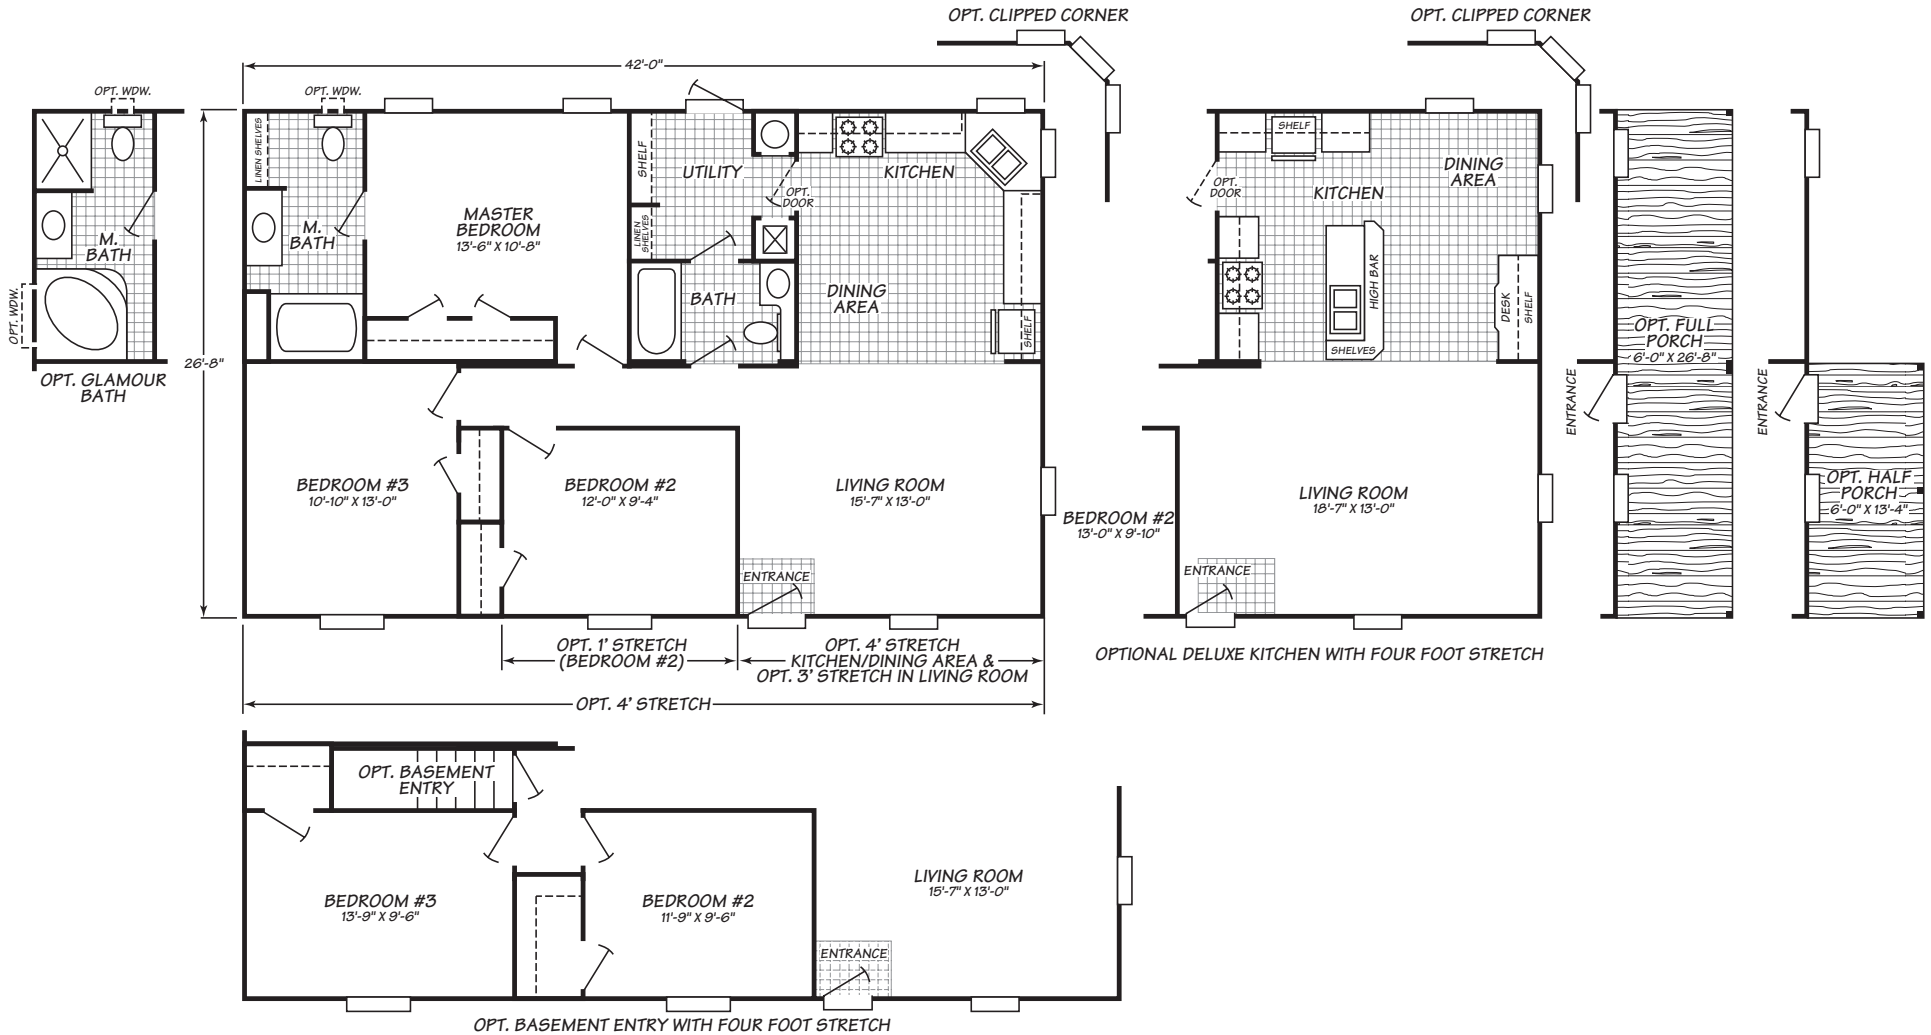

# Columbia Series Model 4423S

## 3 Bedrooms • 2 Baths • 1,119 Square Feet

Luxury and Comfort for Less

Adventure Homes reserves the right to change colors, prices, specifications, models, dimensions, and materials without notice. Rendering and diagrams are meant to be representative and, in keeping with Adventure's policy of constant updating and improvement, may vary from the actual home. All dimensions are nominal and approximate. Square footage is measured from exterior wall to exterior wall, and is an approximate figure. Length indicated on floorplans is floor length only. The length of the hitch is not included (add 4 foot for hitch to calculate transportable length.) Ask your retail for specifics. PRICES AND SPECIFICATIONS SUBJECT TO CHANGE WITHOUT NOTICE OR OBLIGATION.