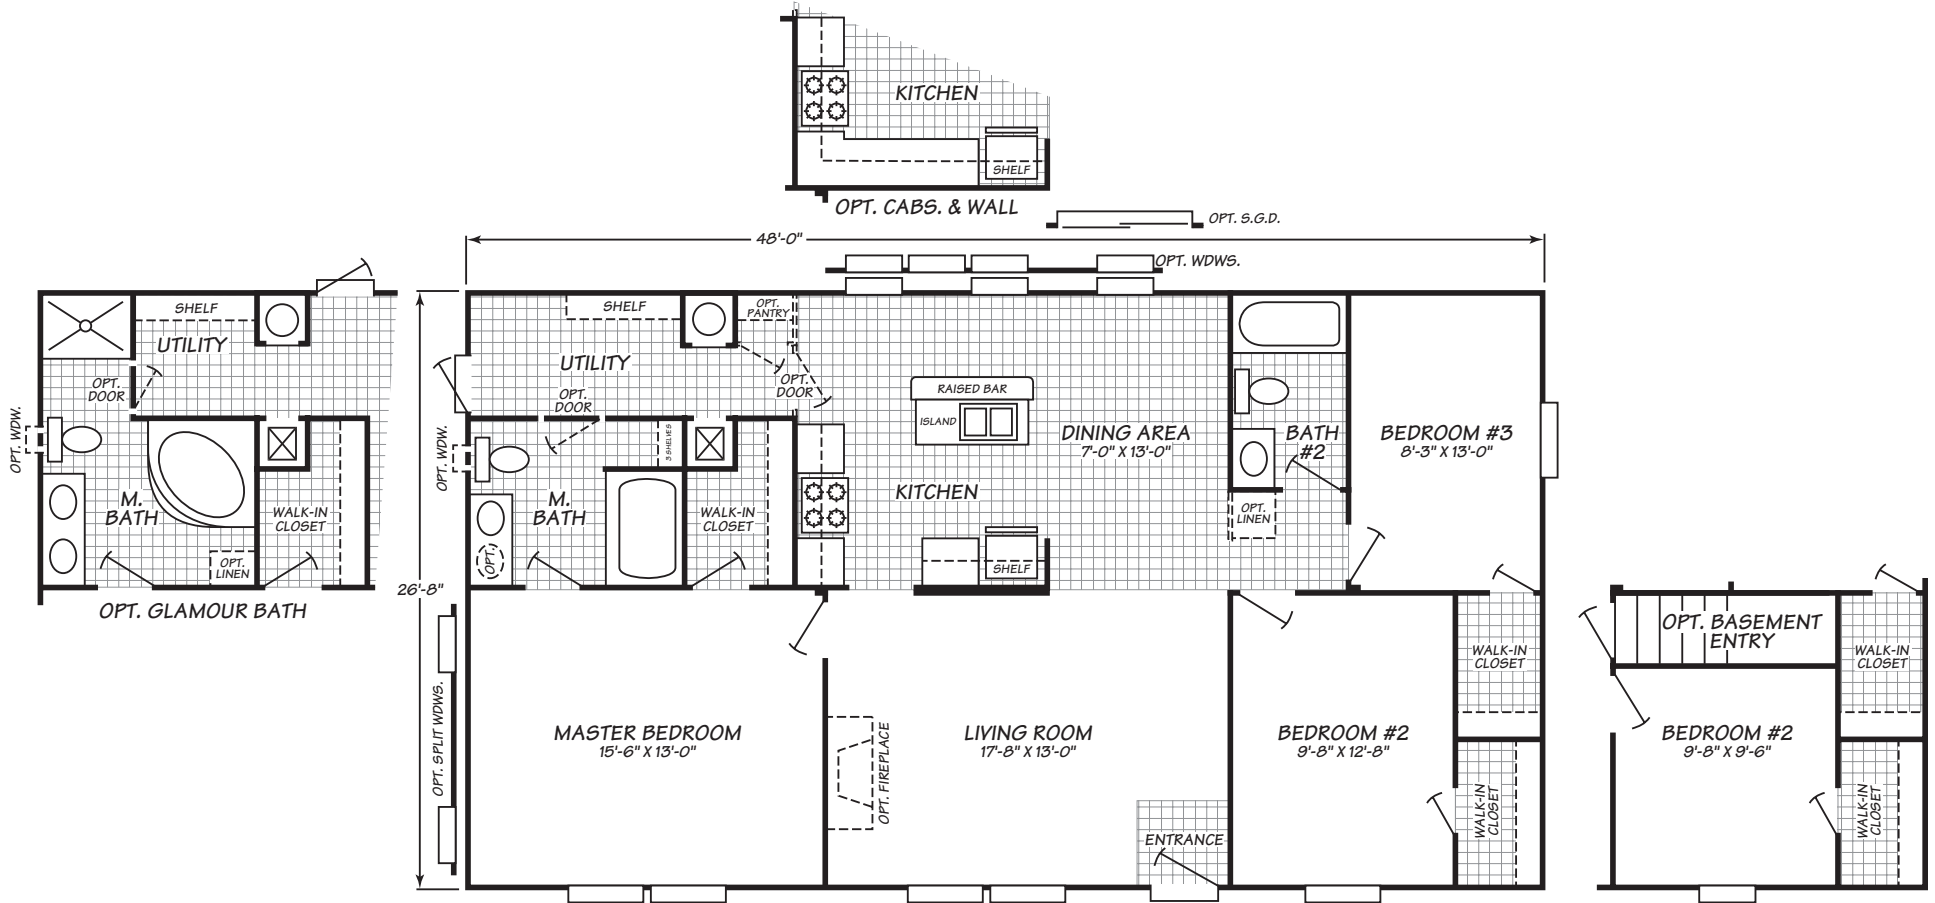

Columbia Series Model 4483U

3 Bedrooms • 2 Bath • 1,279 Square Feet

Adventure Homes reserves the right to change colors, prices, specifications, models, dimensions, and materials without notice. Rendering and diagrams are meant to be representative and, in keeping with Adventure's policy of constant updating and improvement, may vary from the actual home. All dimensions are nominal and approximate. Square footage is measured from exterior wall to exterior wall, and is an approximate figure. Length indicated on floorplans is floor length only. The length of the hitch is not included (add 4 foot for hitch to calculate transportable length.) Ask your retail for specifics. PRICES AND SPECIFICATIONS SUBJECT TO CHANGE WITHOUT NOTICE OR OBLIGATION.