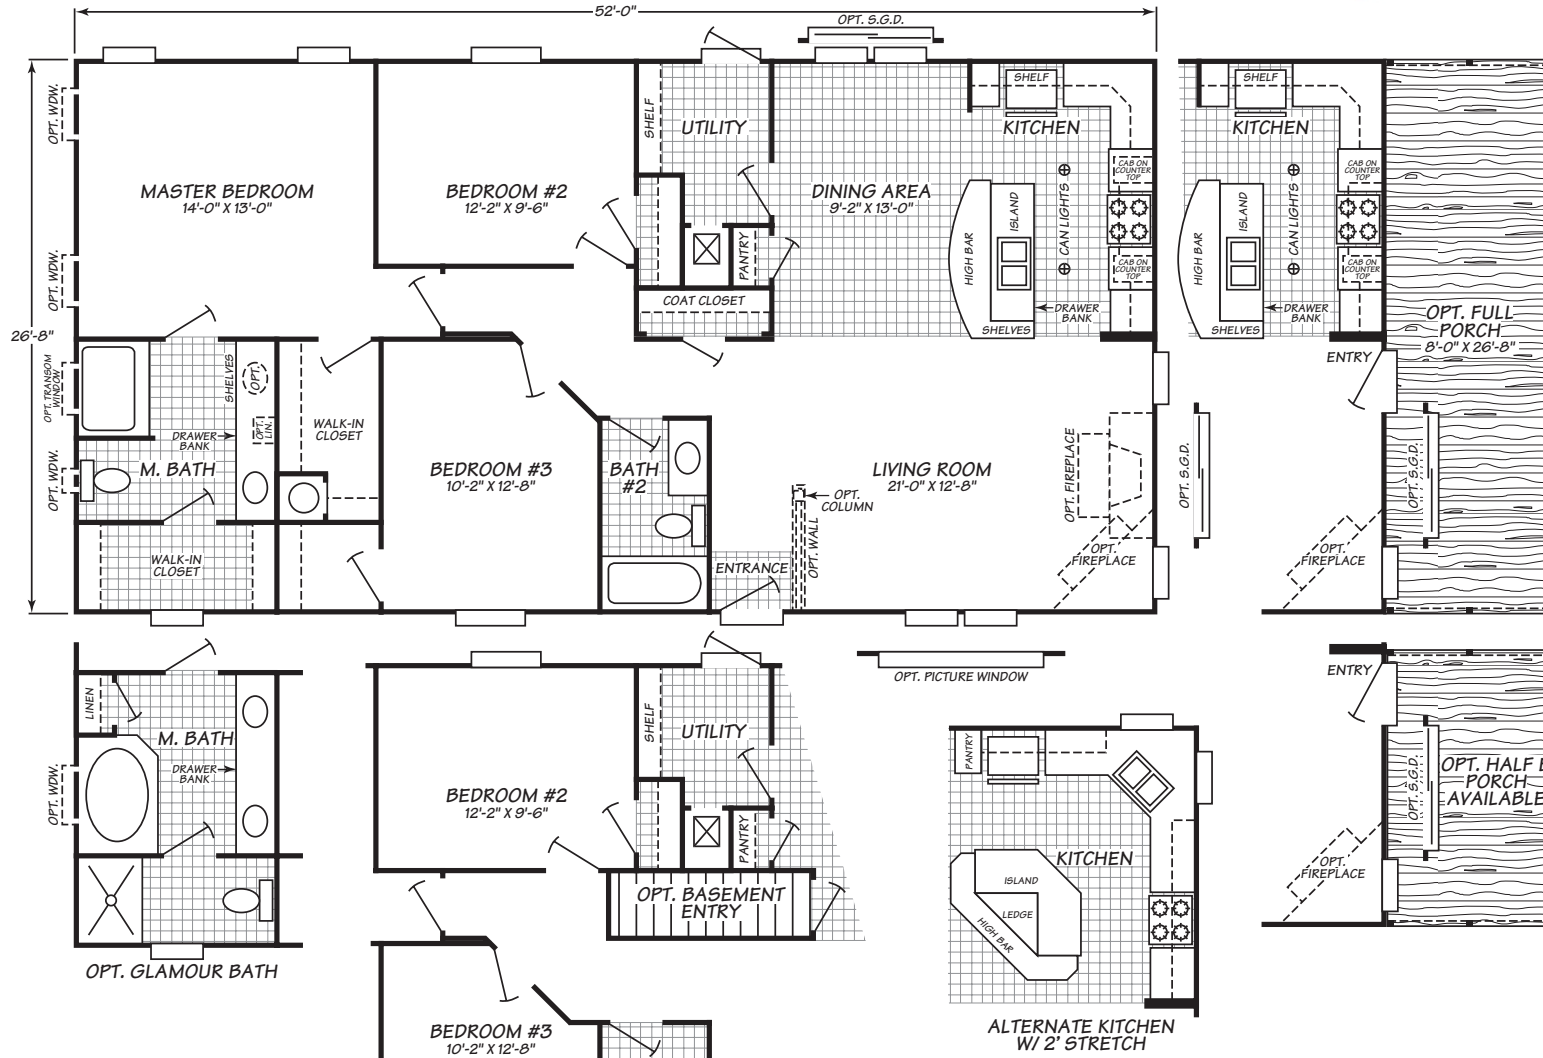

# Columbia Series Model 4523Z

## 3 Bedrooms • 2 Baths • 1,386 Square Feet

Luxury and Comfort for Less

Adventure Homes reserves the right to change colors, prices, specifications, models, dimensions, and materials without notice. Rendering and diagrams are meant to be representative and, in keeping with Adventure's policy of constant updating and improvement, may vary from the actual home. All dimensions are nominal and approximate. Square footage is measured from exterior wall to exterior wall, and is an approximate figure. Length indicated on floorplans is floor length only. The length of the hitch is not included (add 4 foot for hitch to calculate transportable length.) Ask your retail for specifics. PRICES AND SPECIFICATIONS SUBJECT TO CHANGE WITHOUT NOTICE OR OBLIGATION.