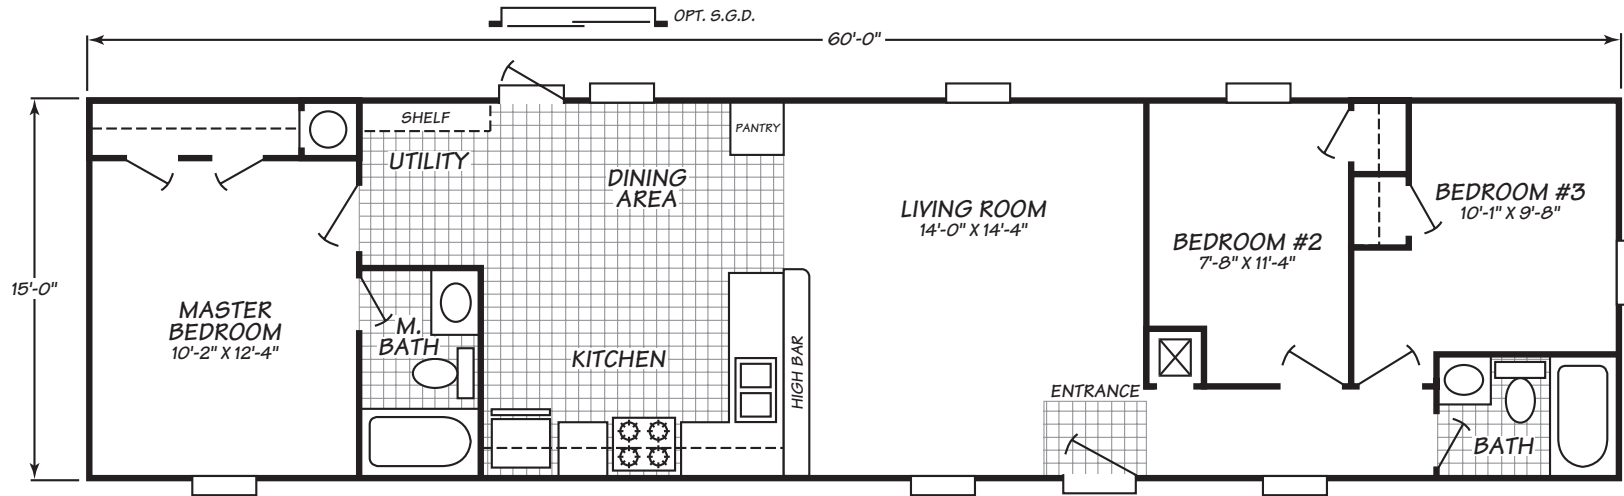

Columbia Series Model 6603U

3 Bedrooms • 2 Bath • 900 Square Feet

Windows shown reflect the standard aluminum windows. Selection of optional thermal pane (Vinyl) windows may affect the size, placement, and quantity of windows. Adventure Homes reserves the right to change colors, prices, specifications, models, dimensions, and materials without notice. Rendering and diagrams are meant to be representative and, in keeping with Adventure's policy of constant updating and improvement, may vary from the actual home. All dimensions are nominal and approximate. Square footage is measured from exterior wall to exterior wall, and is an approximate figure. Length indicated on floorplans is floor length only. The length of the hitch is not included (add 4 foot for hitch to calculate transportable length.) Ask your retail for specifics. **PRICES AND SPECIFICATIONS SUBJECT TO CHANGE WITHOUT NOTICE OR OBLIGATION.**