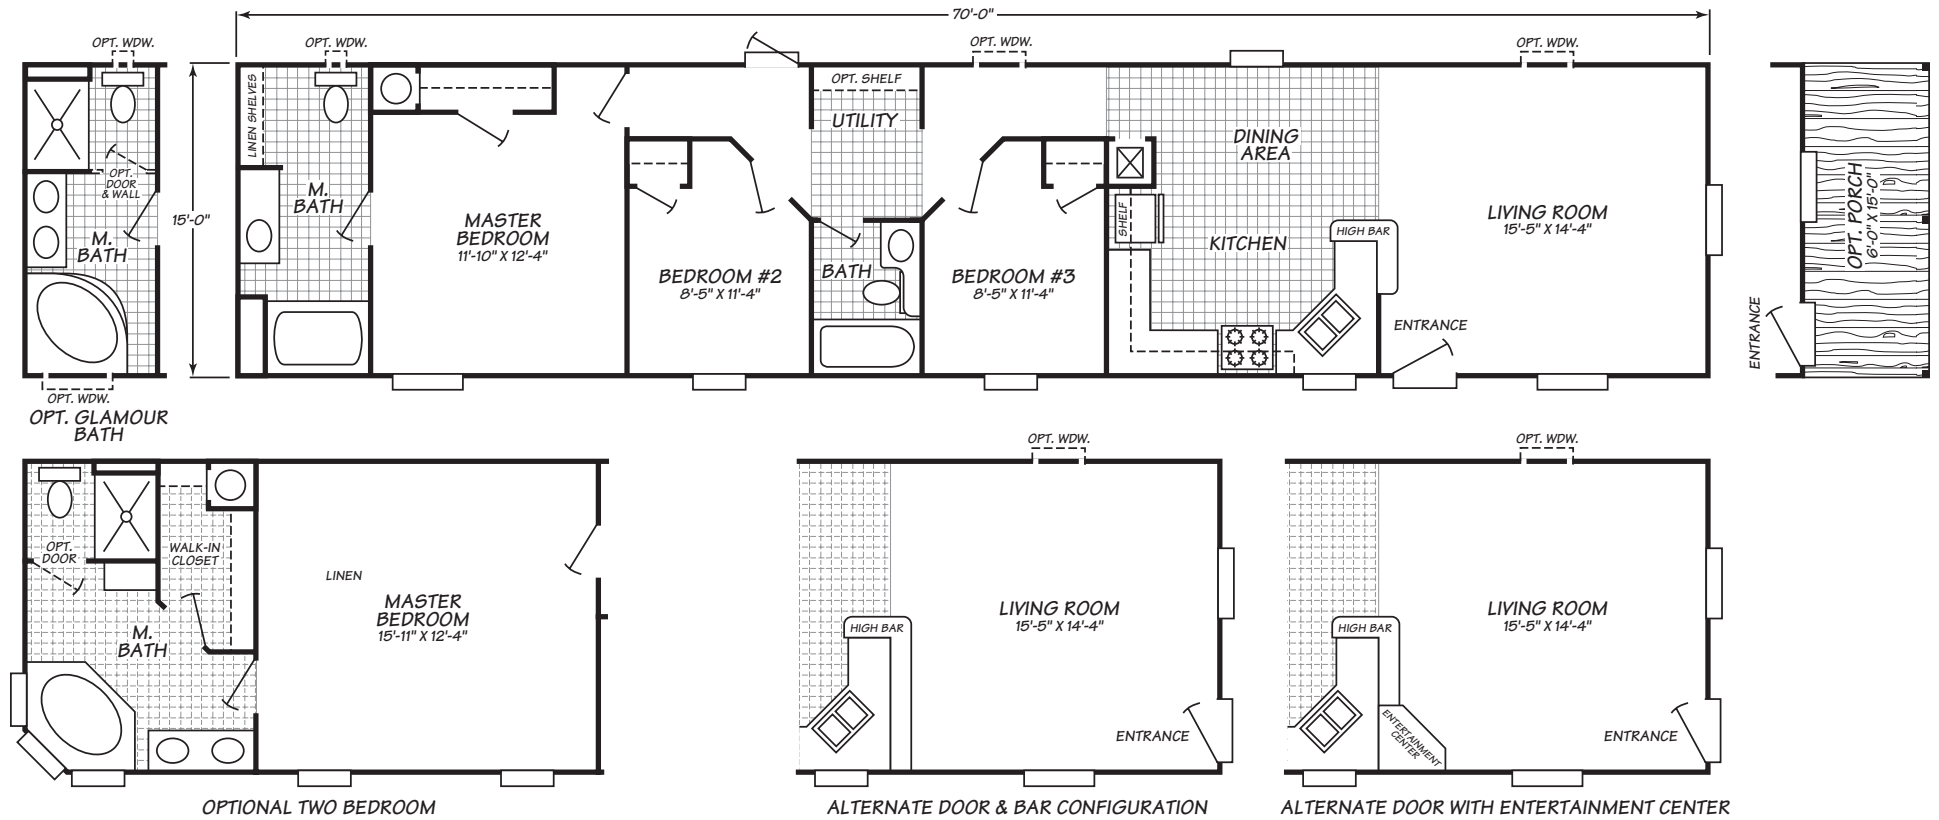

Columbia Series Model 6703F

3 Bedrooms • 2 Bath • 1,020 Square Feet

Windows shown reflect the standard aluminum windows. Selection of optional thermal pane (Vinyl) windows may affect the size, placement, and quantity of windows. Adventure Homes reserves the right to change colors, prices, specifications, models, dimensions, and materials without notice. Rendering and diagrams are meant to be representative and, in keeping with Adventure's policy of constant updating and improvement, may vary from the actual home. All dimensions are nominal and approximate. Square footage is measured from exterior wall to exterior wall, and is an approximate figure. Length indicated on floorplans is floor length only. The length of the hitch is not included (add 4 foot for hitch to calculate transportable length.) Ask your retail for specifics. **PRICES AND SPECIFICATIONS SUBJECT TO CHANGE WITHOUT NOTICE OR OBLIGATION.**