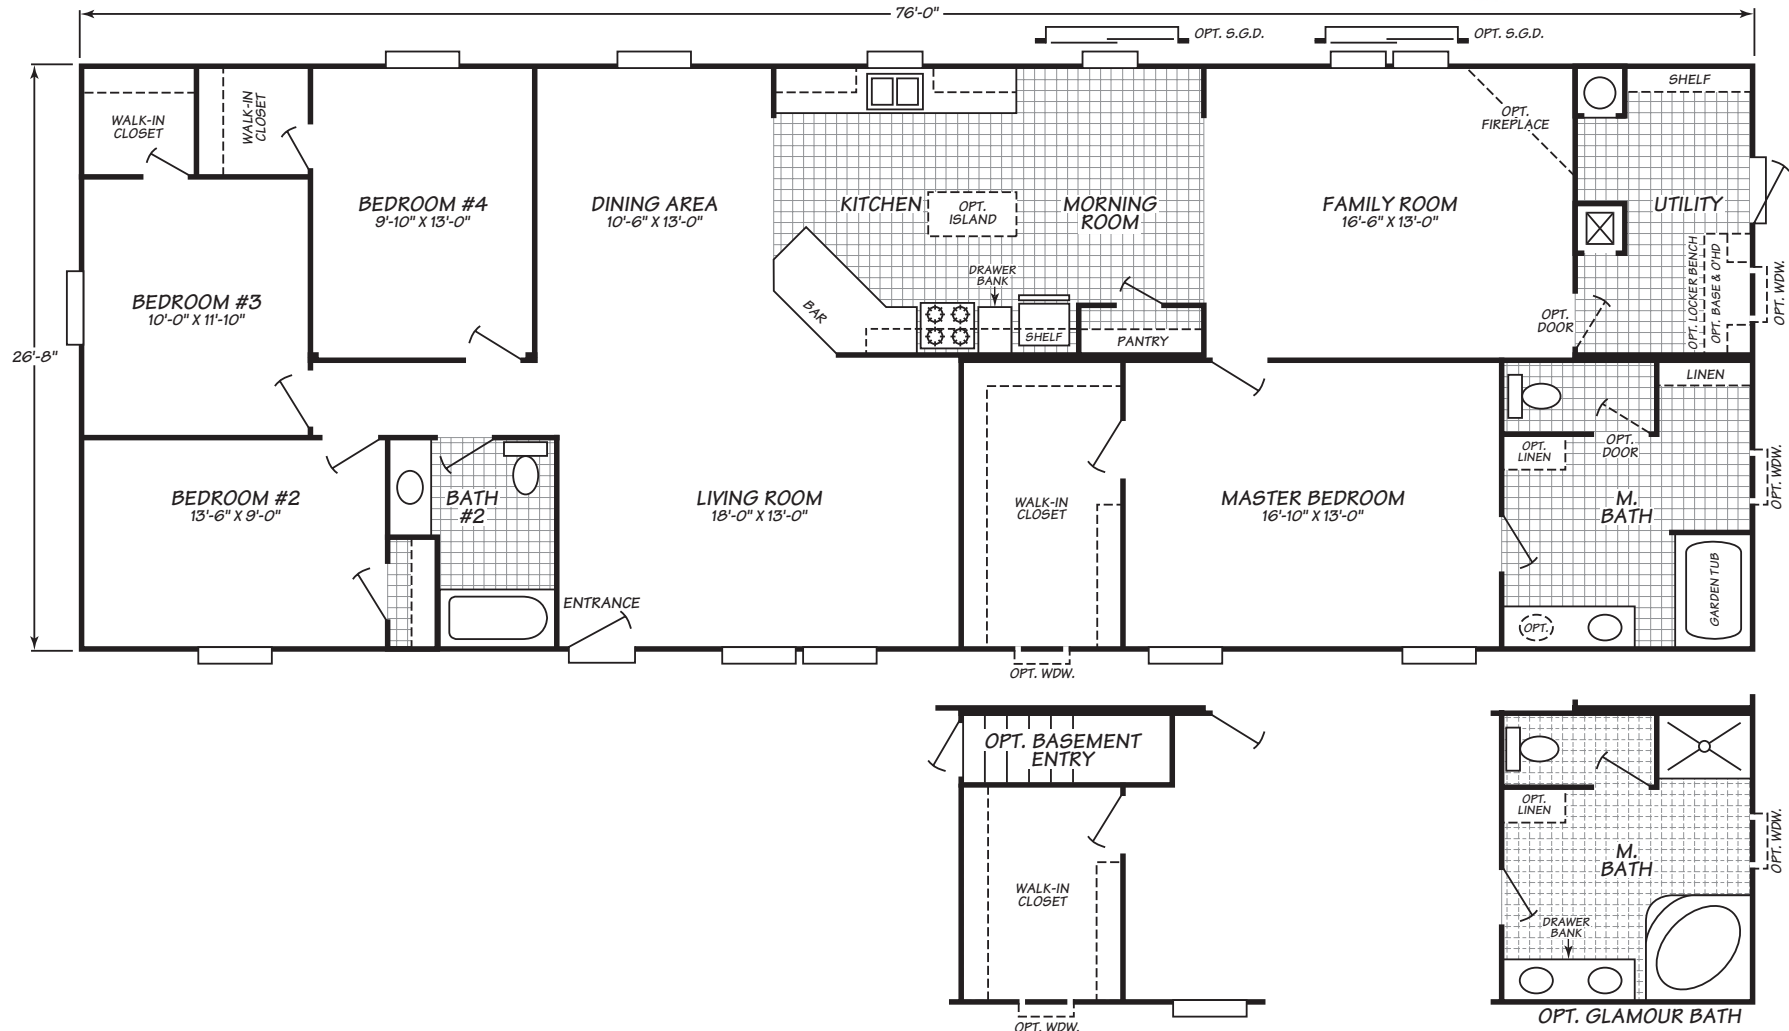

# Columbia Series Model 4764U

4 Bedrooms • 2 Bath • 2,026 Square Feet

Luxury and Comfort for Less

Adventure Homes reserves the right to change colors, prices, specifications, models, dimensions, and materials without notice. Rendering and diagrams are meant to be representative and, in keeping with Adventure's policy of constant updating and improvement, may vary from the actual home. All dimensions are nominal and approximate. Square footage is measured from exterior wall to exterior wall, and is an approximate figure. Length indicated on floorplans is floor length only. The length of the hitch is not included (add 4 feet for hitch to calculate transportable length.) Ask your retail for specifics. PRICES AND SPECIFICATIONS SUBJECT TO CHANGE WITHOUT NOTICE OR OBLIGATION.